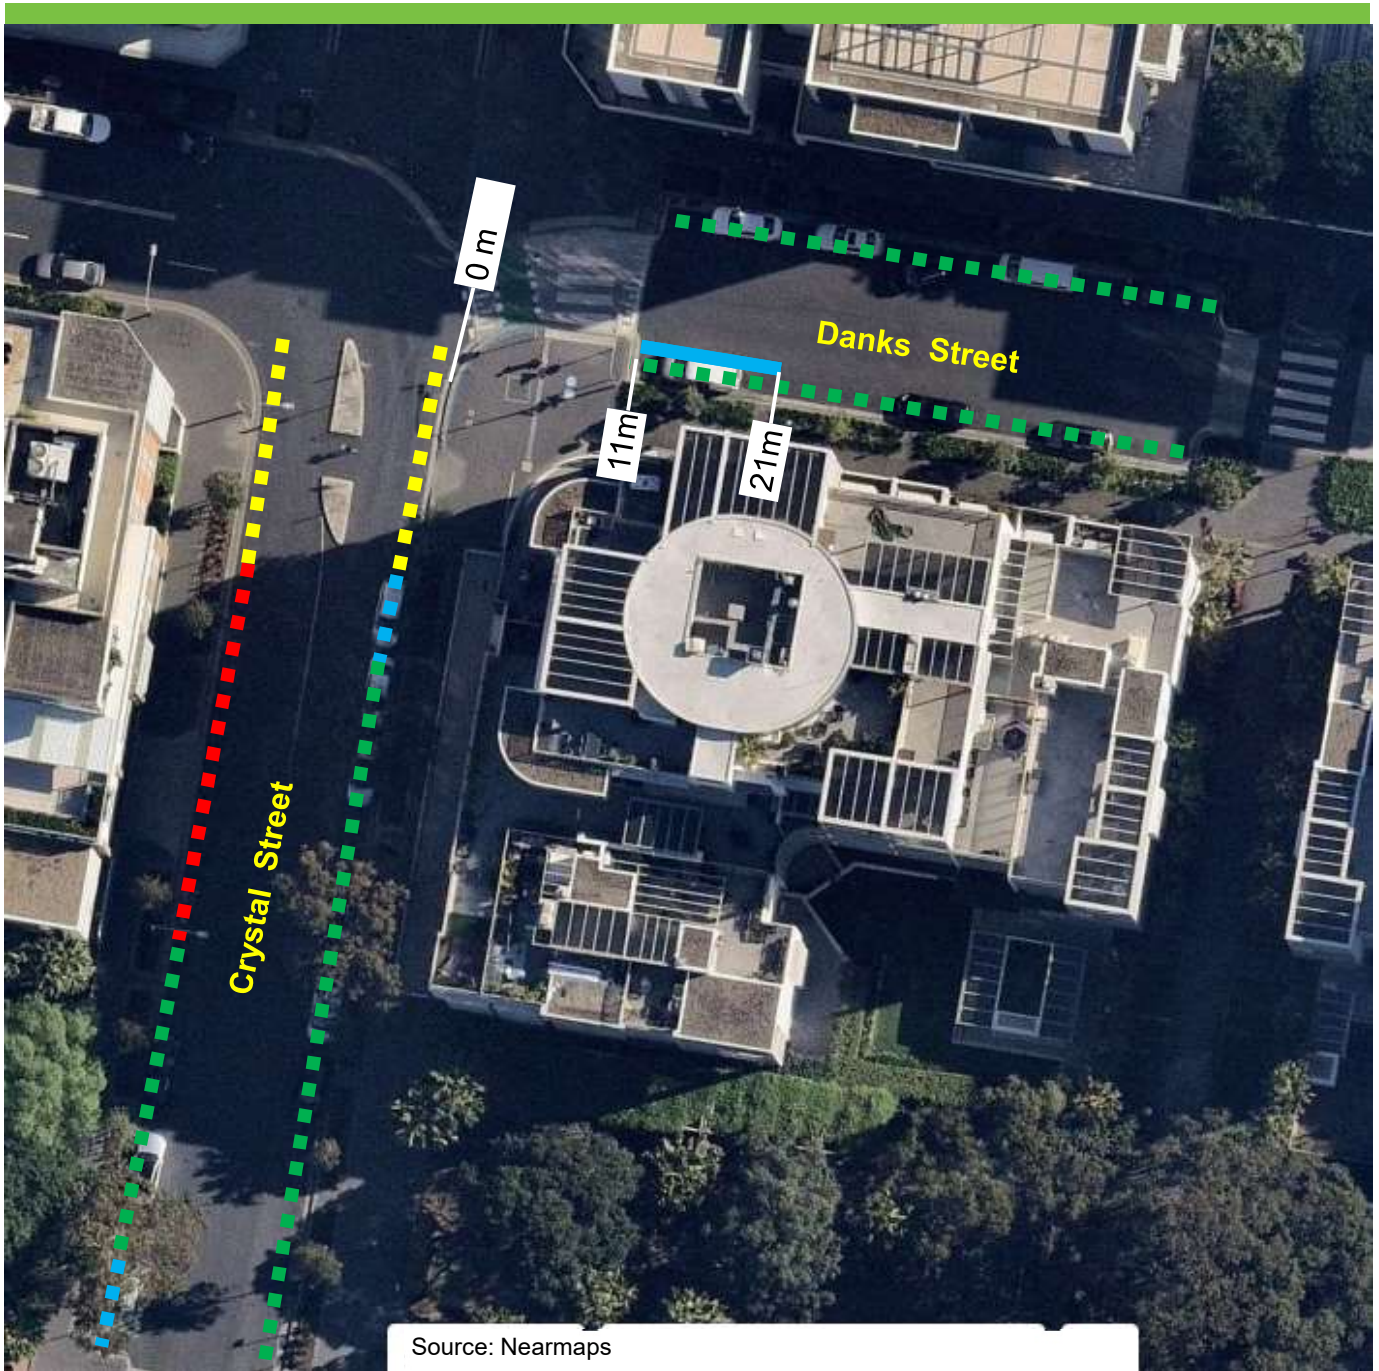

Proposal

Crystal and Danks Streets, Waterloo Proposed parking changes

Existing

- ■ ■ "No Stopping"
- ■ ■ "No Parking"
- ■ ■ "2P 8am-8pm Mon-Fri, 4P
8am-8pm Sat-Sun"
- ■ ■ "No Parking Authorised Car
Share Vehicles Excepted
Zone GG & Zone Flexi"

Proposed

- ■ ■ "No Parking Authorised Car
Share Vehicles Excepted
Zone GG & Zone Flexi"

Proposal

Crystal and Potter Streets, Waterloo Proposed parking changes

Existing

-  "No Stopping"
-  "No Parking Authorised Car Share Vehicle Excepted Zone GG"
-  "2P 8am-8pm Mon-Fri, 4P 8am-8pm Sat-Sun"

Proposed

-  "No Parking Authorised Car Share Vehicle Excepted Zone GG"